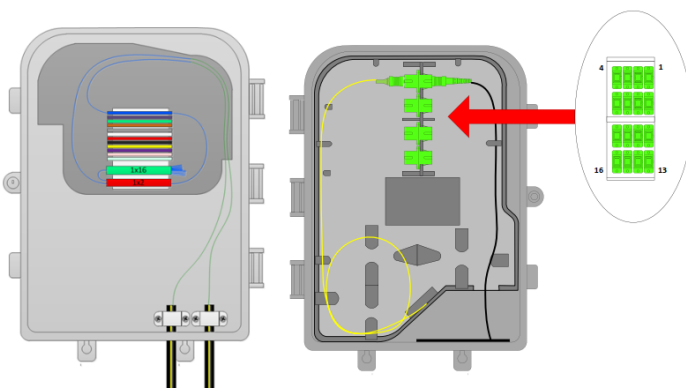

10014445 - FTTP - OTP-AN Pole / Wall Mount Primary DP

Product Overview

Hexatronic's outdoor wall-mount optical distribution boxes offer the most flexible patch, splice and splitter solution for all FTTP networks.

Suited for pole or wall mounting, the 'all-in-one' flexible distribution box is the ideal fit for today's FTTP networks.

All passive optical network components are housed in a single enclosure that offers the highest level of cable management. Each enclosure comes with pre-terminated optical pigtails included.

Design

Features

- Two multifibre cable entry clamp
- Hinged patch tray
- Dedicated splitter cassette
- Splitter module housing
- Fanout module housing

Specifications

Primary - 1:2 + 1:16

Ordering Information

Part number	Description
FCLW-OTP-AN-BK-PRI	Hexatronic (PN-FCLW-OTP-AN-BK-PRI) FTTP - OTP-AN Pole / Wall Mount Primary DP - Black - Loaded With 1:2 + 1:16 PLC Splitters & 16x SC/APC Adaptors