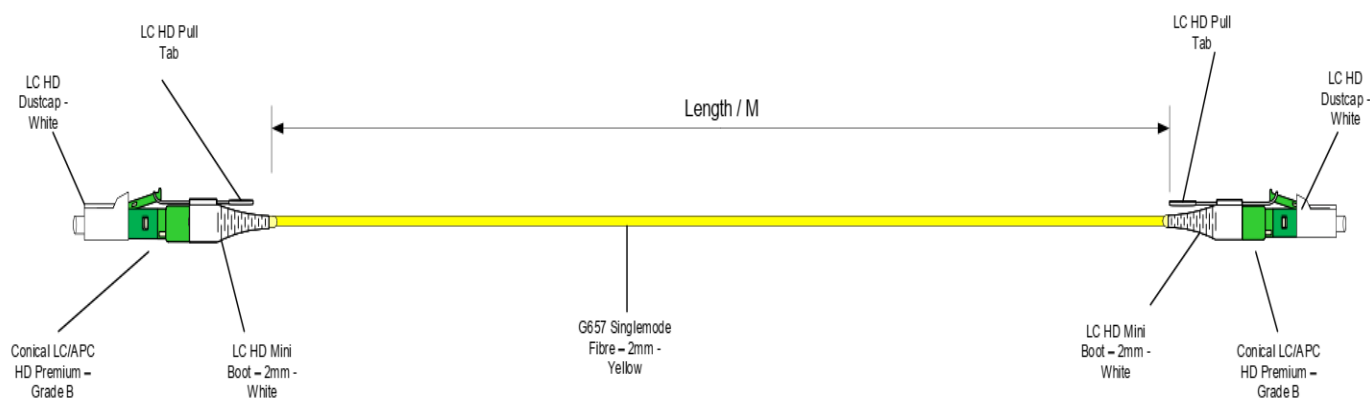

High Density Patch Cable

Typical Data

- G657A1 singlemode fibre.
- 2mm yellow jacket
- LC/APC HD premium conical connectors
- White HD dustcaps.
- LC HD mini boot 2mm white.

Ordering Information

Part number	Description
CFSDU-S720-ALCALC-HD-4Y	High Density Patch 1f 2mm LSZH Yellow