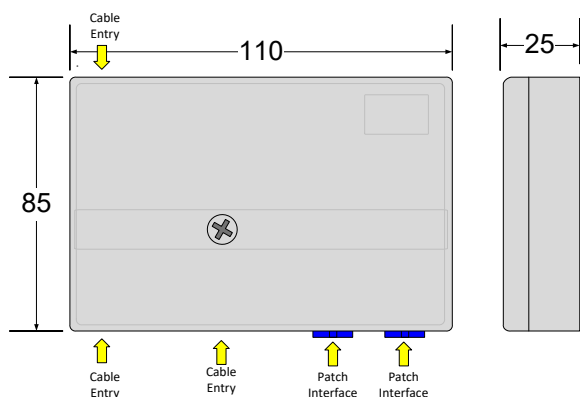

Subscriber Wallbox ORO2X

Product Overview

The Hexatronic compact residential outlet for 2 fibres terminated with SC connectors. Hinged optical splice tray can house up to 4 splices in either mechanical splice form or heat shrink fusion. Designed for cost effective optical network installations, primarily FTTH and FTTD applications. A screw fixing allows the installer to prevent any accidental access to the splice area,

Features

- Cable entry from rear or bottom or top
- Suitable for inline extraction cable
- Flip tray for easy access
- Fibre management secures minimum bend radius

Specifications

Dimensions (mm)	110x85x25
Weight	75g
Ports	3 cable, 2 patch
Cable Diameter	10mm
Splice Capacity	4
Patch Capacity	4 (LC)