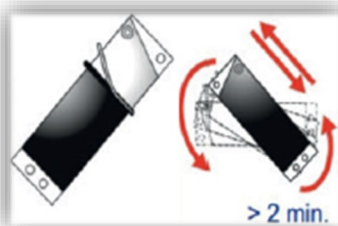

Instructions